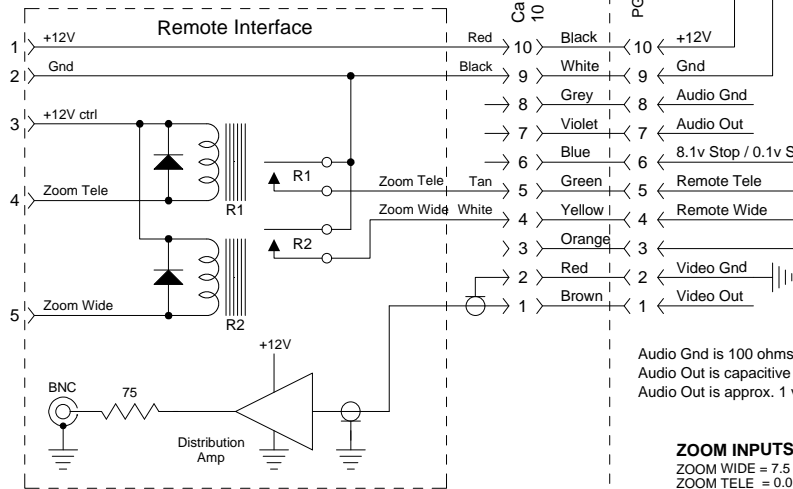

Camera Interface  
10 pin DIN Jack  
Front View

Camera Interface  
10 pin Jack

**ZOOM INPUTS**  
ZOOM WIDE = 7.5 to 5.5 volts ( 185K to 52K )  
ZOOM TELE = 0.0 to 4.9 volts ( 1K to 29K )

Remote Control

Local Control

## RCA CKC020 Color Camera ( as modified for VA6DX )