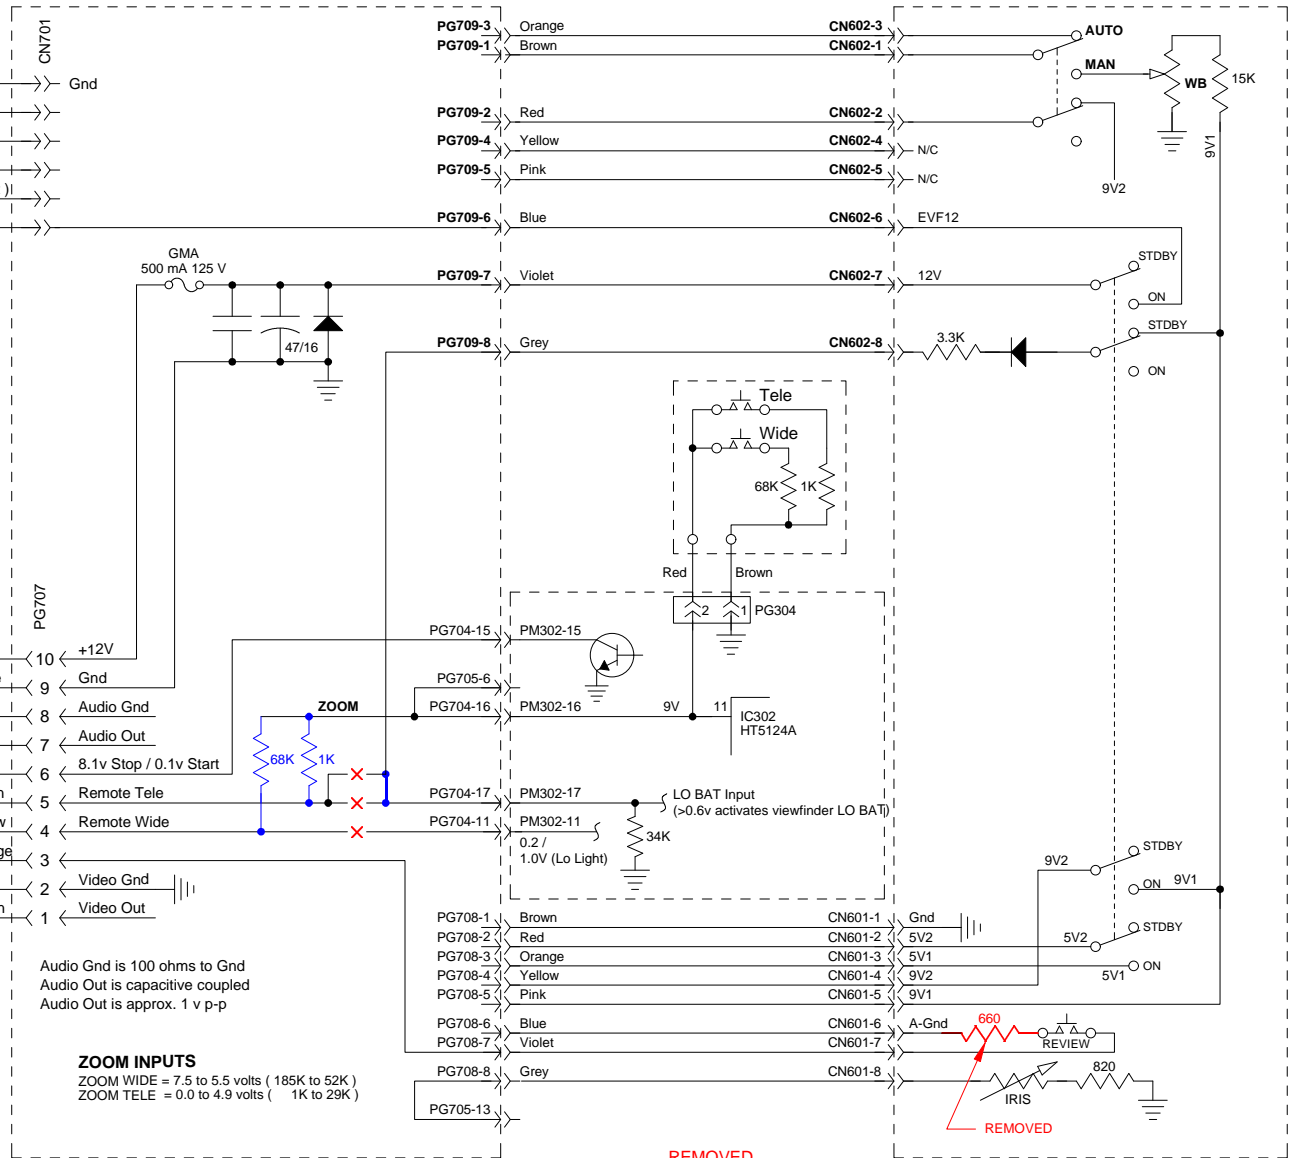

Camera Interface  
10 pin DIN Jack  
Front View

Camera Interface  
10 pin Jack

**ZOOM INPUTS**  
ZOOM WIDE = 7.5 to 5.5 volts ( 185K to 52K )  
ZOOM TELE = 0.0 to 4.9 volts ( 1K to 29K )

Remote Control

Local Control

## RCA CKC020 Color Camera ( as modified for VA6DX )