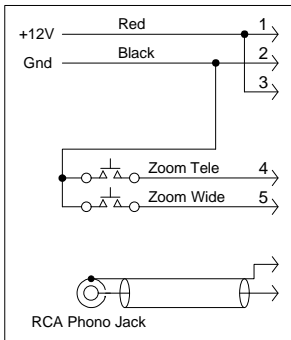

Camera Interface
10 pin DIN Jack
Front View

Camera Interface
10 pin Jack

ZOOM INPUTS
ZOOM WIDE = 7.5 to 5.5 volts (185K to 52K)
ZOOM TELE = 0.0 to 4.9 volts (1K to 29K)

Remote Control

Local Control

RCA CKC020 Color Camera (as modified for VA6DX)