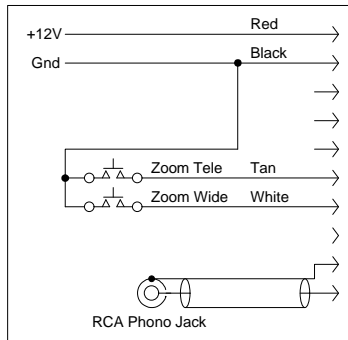

Camera Interface
10 pin DIN Jack
Front View

Camera Interface
10 pin Jack

ZOOM INPUTS
ZOOM WIDE = 7.5 to 5.5 volts (185K to 52K)
ZOOM TELE = 0.0 to 4.9 volts (1K to 29K)

Remote Control

Local Control

RCA CKC020 Color Camera (as modified for VA6DX)