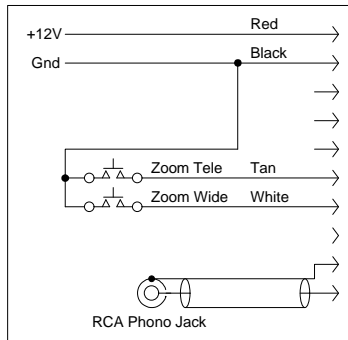

Camera Interface  
10 pin DIN Jack  
Front View

Camera Interface  
10 pin Jack

**ZOOM INPUTS**  
ZOOM WIDE = 7.5 to 5.5 volts ( 185K to 52K )  
ZOOM TELE = 0.0 to 4.9 volts ( 1K to 29K )

Remote Control

Local Control

## RCA CKC020 Color Camera ( as modified for VA6DX )