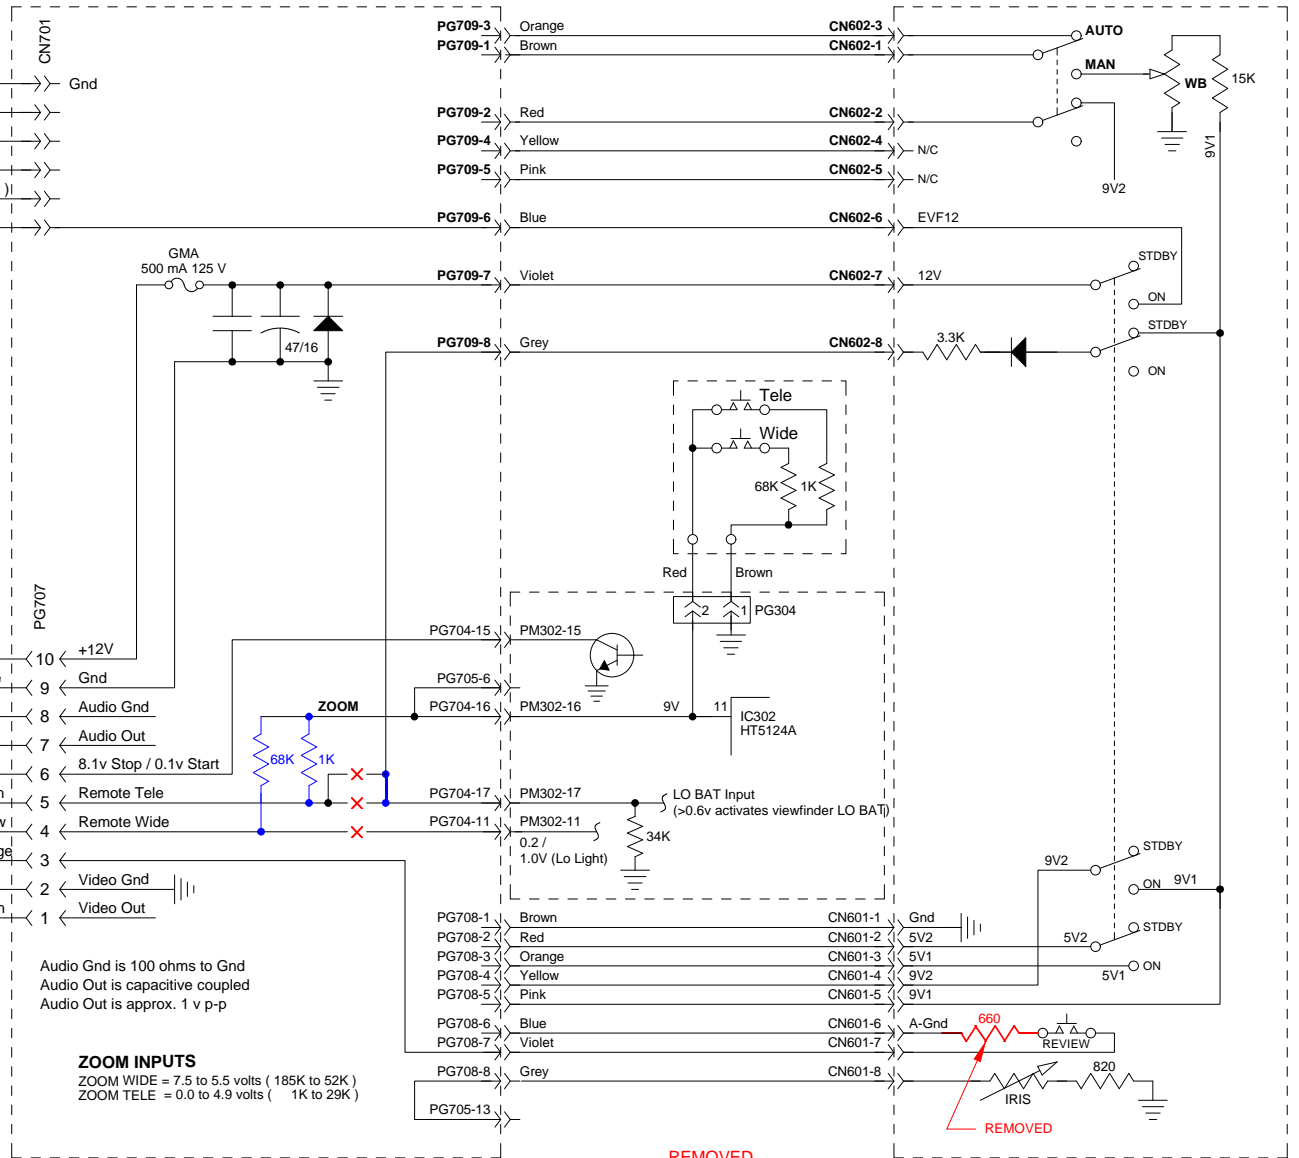

Camera Interface
10 pin DIN Jack
Front View

Camera Interface
10 pin Jack

ZOOM INPUTS
ZOOM WIDE = 7.5 to 5.5 volts (185K to 52K)
ZOOM TELE = 0.0 to 4.9 volts (1K to 29K)

Remote Control

Local Control

RCA CKC020 Color Camera (as modified for VA6DX)