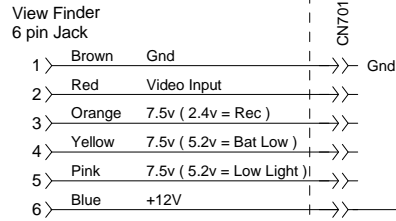

Camera Interface  
10 pin DIN Jack  
Front View

Camera Interface  
10 pin Jack

**ZOOM INPUTS**  
ZOOM WIDE = 7.5 to 5.5 volts ( 185K to 52K )  
ZOOM TELE = 0.0 to 4.9 volts ( 1K to 29K )

Remote Control

Local Control