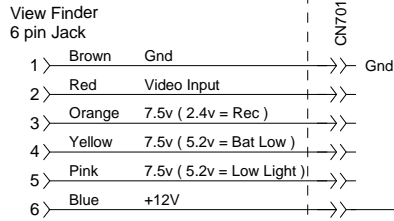

Camera Interface
10 pin DIN Jack
Front View

Camera Interface
10 pin Jack

ZOOM INPUTS
ZOOM WIDE = 7.5 to 5.5 volts (185K to 52K)
ZOOM TELE = 0.0 to 4.9 volts (1K to 29K)

Remote Control

Local Control

RCA CKC020 Color Camera (as modified for VA6DX)