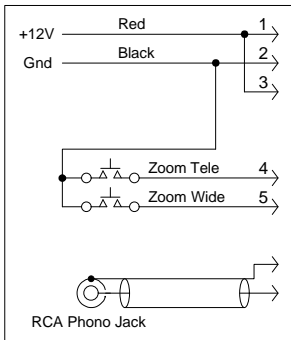

Camera Interface  
10 pin DIN Jack  
Front View

Camera Interface  
10 pin Jack

**ZOOM INPUTS**  
ZOOM WIDE = 7.5 to 5.5 volts ( 185K to 52K )  
ZOOM TELE = 0.0 to 4.9 volts ( 1K to 29K )

Remote Control

Local Control

## RCA CKC020 Color Camera ( as modified for VA6DX )