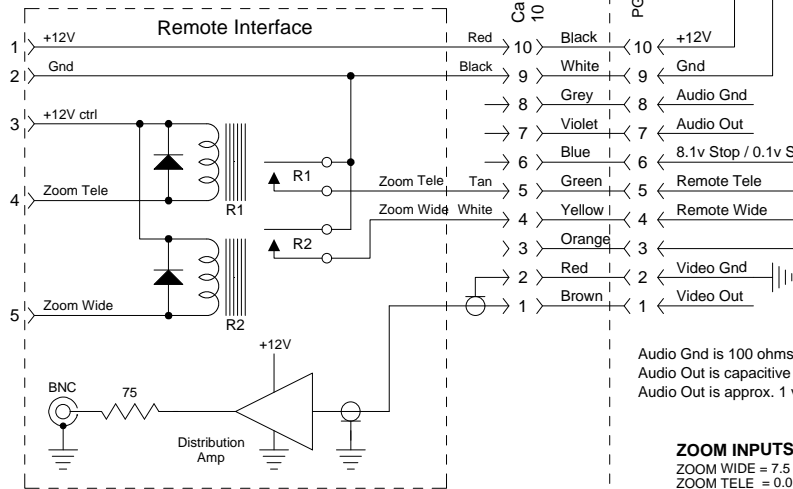

Camera Interface
10 pin DIN Jack
Front View

Camera Interface
10 pin Jack

ZOOM INPUTS
ZOOM WIDE = 7.5 to 5.5 volts (185K to 52K)
ZOOM TELE = 0.0 to 4.9 volts (1K to 29K)

Remote Control

Local Control

RCA CKC020 Color Camera (as modified for VA6DX)